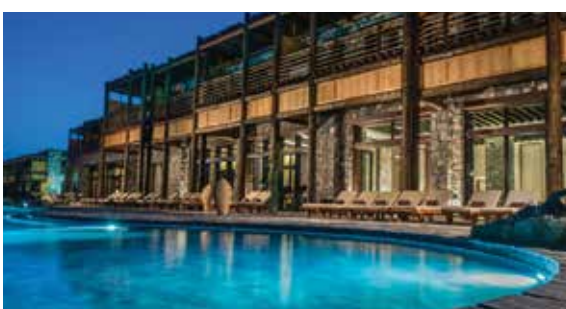

DINING

Juniper Restaurant . Rose Lounge

WELLNESS

Spa Alila . Gym . Terrazzo Hot Beds . Steam . Jacuzzi
Indoor and Outdoor Heated Pool

LIFESTYLE

Leisure Concierge Services . The Village Walk . Hiking
Trails . Forts & Souks of Nizwa Tour . Friday Goat
Market & Birkat Al Mouz Tour